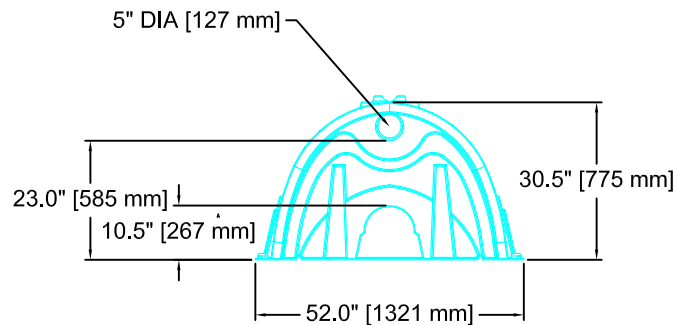

MODEL 330XL RHD STAND ALONE	
SMALL RIB	LARGE RIB
MODEL 330XL SHD STARTER	
SMALL RIB	LARGE RIB
MODEL 330XL IHD INTERMEDIATE	
SMALL RIB	LARGE RIB
MODEL 330XL EHD END	
SMALL RIB	LARGE RIB

CULTEC RECHARGER 330XL HD CHAMBER STORAGE = 7.459 CF/FT
 INSTALLED LENGTH ADJUSTMENT = 1.5'
 ALL RECHARGER 330XL HD HEAVY DUTY UNITS ARE MARKED WITH A COLOR STRIPE FORMED INTO THE PART ALONG THE LENGTH OF THE CHAMBER.

CULTEC, Inc.
 Subsurface Stormwater Management Systems
 P.O. Box 280 PH: (203) 775-4416
 878 Federal Road PH: (800) 4-CULTEC
 Brookfield, CT 06804 FX: (203) 775-1462

NO.	DATE	REVISIONS

CULTEC RECHARGER 330XL HD CHAMBER 3-VIEW		
PROJECT NO:	DATE:	02-19-08
DESIGNED BY: CULTEC, INC.	DRAWN BY:	EJC
SCALE: N.T.S.	SHEET NO:	1 of 1