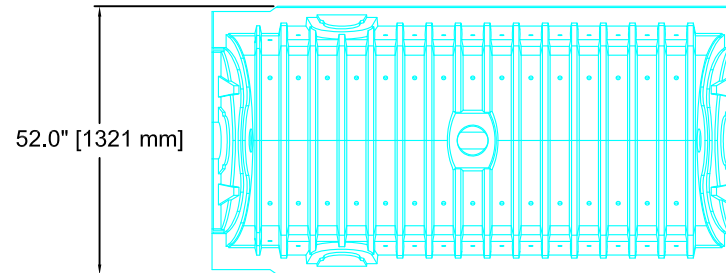

MODEL 330XL RHD STAND ALONE	
SMALL RIB	LARGE RIB
MODEL 330XL SHD STARTER	
SMALL RIB	LARGE RIB
MODEL 330XL IHD INTERMEDIATE	
SMALL RIB	LARGE RIB
MODEL 330XL EHD END	
SMALL RIB	LARGE RIB

CULTEC RECHARGER 330XL HD CHAMBER STORAGE = 7.459 CF/FT
 INSTALLED LENGTH ADJUSTMENT = 1.5'
 ALL RECHARGER 330XL HD HEAVY DUTY UNITS ARE MARKED WITH A COLOR STRIPE FORMED INTO THE PART ALONG THE LENGTH OF THE CHAMBER.

CULTEC, Inc.
 Subsurface Stormwater Management Systems
 P.O. Box 280 PH: (203) 775-4416
 878 Federal Road PH: (800) 4-CULTEC
 Brookfield, CT 06804 FX: (203) 775-1462

NO.	DATE	REVISIONS

CULTEC RECHARGER 330XL HD CHAMBER 3-VIEW		
PROJECT NO:	DATE:	02-19-08
DESIGNED BY: CULTEC, INC.	DRAWN BY:	EJC
SCALE: N.T.S.	SHEET NO:	1 of 1