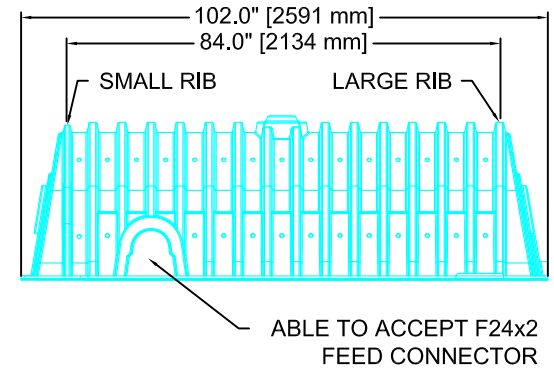

MODEL 330XL RHD STAND ALONE	
SMALL RIB	LARGE RIB
MODEL 330XL SHD STARTER	
SMALL RIB	LARGE RIB
MODEL 330XL IHD INTERMEDIATE	
SMALL RIB	LARGE RIB
MODEL 330XL EHD END	
SMALL RIB	LARGE RIB

CULTEC RECHARGER 330XL HD CHAMBER STORAGE = 7.459 CF/FT
 INSTALLED LENGTH ADJUSTMENT = 1.5'
 ALL RECHARGER 330XL HD HEAVY DUTY UNITS ARE MARKED WITH A COLOR STRIPE FORMED INTO THE PART ALONG THE LENGTH OF THE CHAMBER.

CULTEC, Inc.
 Subsurface Stormwater Management Systems
 P.O. Box 280 PH: (203) 775-4416
 878 Federal Road PH: (800) 4-CULTEC
 Brookfield, CT 06804 FX: (203) 775-1462

NO.	DATE	REVISIONS

CULTEC RECHARGER 330XL HD CHAMBER 3-VIEW		
PROJECT NO:	DATE:	02-19-08
DESIGNED BY: CULTEC, INC.	DRAWN BY:	EJC
SCALE: N.T.S.	SHEET NO:	1 of 1